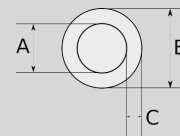

Infos of LD :

- IP68
- MIN -50
- MAX 105
- CERT
- LD

FLEXIBLE CONDUIT, STEEL, LIQUID-TIGHT BLACK UL LISTED

- ▶ Liquid-Tight Flexible conduit of galvanized steel with plain PVC oversheath
- ▶ Self-extinguishing
- ▶ High resistance to abrasion, diluted acids, oils, electrical insulation
- ▶ Superior mechanical, abrasion and wear performance
- ▶ Size 3/8" through 4" must be installed with a separate ground wire
- ▶ UL file no : E118165
- ▶ Color: Black

Sizes & Prices :

Product Code	Size	Size	A (mm)	B (mm)	C (mm)	D (mm)	Meters in Pack (m)	Net Weight (kg/m)	Unit Price (USD/m)
LD013	3/8"		13.00	18.00	2.50	50.50	30.00	0,000	8,46
LD016	1/2"		16.00	21.00	2.50	82.50	30.00	0,000	9,93
LD021	3/4"		21.00	26.00	2.50	108.00	30.00	0,000	12,72
LD026	1"		26.00	34.00	4.00	165.00	20.00	0,000	21,36
LD035	1 1/4"		35.00	42.00	3.50	203.00	20.00	0,000	28,98
LD040	1 1/2"		40.00	48.00	4.00	228.50	20.00	0,000	34,56
LD052	2"		52.00	60.00	4.00	282.50	15.00	0,000	43,26
LD063	2 1/2"		63.00	73.00	5.00	374.50	10.00	0,000	119,39
LD078	3"		78.00	89.00	5.50	444.50	10.00	0,000	158,91
LD102	4"		102.00	114.00	6.00	609.50	5.00	0,000	229,29