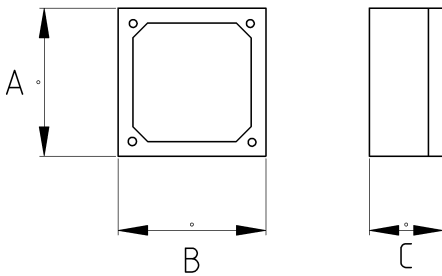

Aluminum Alloy Metal Waterproof Junction Box

- Aluminum die-cast body
- Aluminum cover
- Equipped with a liquid-tight gasket
- Suitable for use in areas with impact risk
- Designed for outdoor use and resistant to weather conditions
- For the best performance, entry should be made using an IP68 cable gland
- Holes of various diameters can be drilled upon request
- For Outdoor and Indoor Using
- Color: Gray

IP67

Technical Details

Product Code	Size I	A	B	C	D	E	Net Weight (kg/pc)	In Pack (pc)
N257030		72.00	72.00	57.00				
N257038		80.00	80.00	60.00			0,302	6.00
N257046		72.00	112.00	57.00				
N257073		100.00	100.00	73.00				
N257080		100.00	100.00	80.00			0,474	4.00
N257090		100.00	100.00	90.00			0,481	4.00
N257095		100.00	130.00	73.00				
N257104		100.00	130.00	80.00			0,532	2.00
N257128		100.00	160.00	80.00				
N257152		130.00	130.00	90.00				
N257222		130.00	190.00	90.00			0,951	8.00
N257230		160.00	160.00	90.00				
N257238		120.00	220.00	90.00				
N257269		130.00	230.00	90.00				
N257290		170.00	190.00	90.00				
N257427		190.00	250.00	90.00				
N257599		190.00	350.00	90.00				