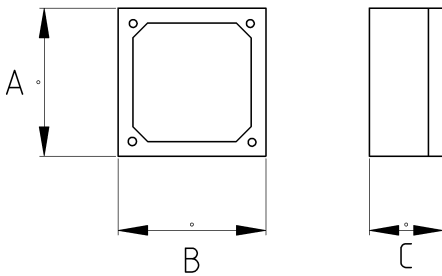

Aluminum Alloy Metal Waterproof Junction Box

- Aluminum die-cast body
- Aluminum cover
- Equipped with a liquid-tight gasket
- Suitable for use in areas with impact risk
- Designed for outdoor use and resistant to weather conditions
- For the best performance, entry should be made using an IP68 cable gland
- Holes of various diameters can be drilled upon request
- For Outdoor and Indoor Using
- Color: Gray

IP67

Technical Details

Product Code	Size I	A	B	C	D	E	Net Weight (kg/pc)	In Pack (pc)
N257030		72.00	72.00	57.00				
N257038		80.00	80.00	60.00			0,302	6.00
N257046		72.00	112.00	57.00				
N257073		100.00	100.00	73.00			0,449	4.00
N257080		100.00	100.00	80.00			0,474	4.00
N257090		100.00	100.00	90.00			0,481	4.00
N257095		100.00	130.00	73.00				
N257104		100.00	130.00	80.00			0,532	2.00
N257128		100.00	160.00	80.00				
N257152		130.00	130.00	90.00				
N257222		130.00	190.00	90.00			0,951	8.00
N257230		160.00	160.00	90.00				
N257238		120.00	220.00	90.00				
N257269		130.00	230.00	90.00				
N257290		170.00	190.00	90.00				
N257427		190.00	250.00	90.00				
N257599		190.00	350.00	90.00				