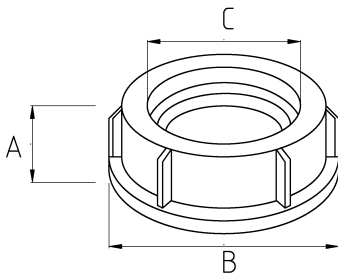

IMC BUSHING, STEEL, INSULATED

Technical Details

Product Code	Size I	A	B	C	D	E	Net Weight (kg/pc)	In Pack (pc)
N420016	1/2"						0,022	100.00
N420021	3/4"							
N420026	1"						0,046	50.00
N420035	1 1/4"							
N420040	1 1/2"						0,030	50.00
N420052	2"						0,172	20.00
N420063	2 1/2"							
N420078	3"						0,374	10.00
N420102	4"						0,530	3.00