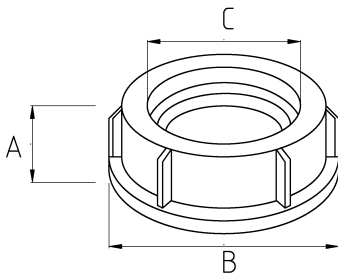

IMC BUSHING, PLASTIC INSULATING BLACK

Technical Details

Product Code	Size I	A	B	C	D	E	Net Weight (kg/pc)	In Pack (pc)
N720016	1/2"							
N720021	3/4"						0,002	200.00
N720026	1"						0,004	160.00
N720035	1 1/4"							
N720040	1 1/2"							
N720052	2"						0,007	20.00
N720063	2 1/2"							
N720078	3"							
N720102	4"							