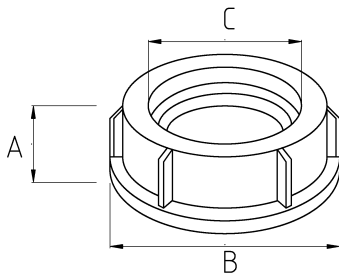

IMC BUSHING, PLASTIC INSULATING BLACK

Technical Details

Product Code	Size I	A	B	C	D	E	Net Weight (kg/pc)	In Pack (pc)
N720016	1/2"							
N720021	3/4"						0,002	200.00
N720026	1"						0,004	160.00
N720035	1 1/4"							
N720040	1 1/2"							
N720052	2"						0,007	20.00
N720063	2 1/2"							
N720078	3"							
N720102	4"							