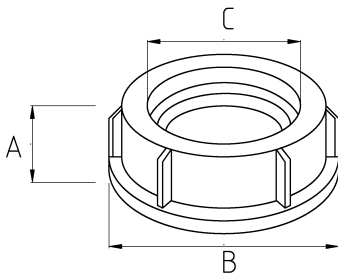

IMC BUSHING, PLASTIC INSULATING GRAY

Technical Details

Product Code	Size I	A	B	C	D	E	Net Weight (kg/pc)	In Pack (pc)
N727016	1/2"							
N727021	3/4"						0,002	200.00
N727026	1"						0,004	160.00
N727035	1 1/4"							
N727040	1 1/2"							
N727052	2"						0,007	20.00
N727063	2 1/2"							
N727078	3"							
N727102	4"							