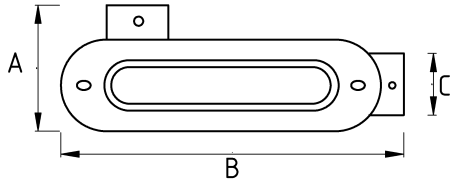

OUTLET BODY T

- Aluminum body, steel cover and gasket
- Type T
- Aluminum bodies with epoxy powder coat
- Neoprene gaskets
- For use with threaded Rigid/IMC conduit, for inspection, pulling and maintenance
- UL Listed
- Color : Gray

Technical Details

Product Code	Size I	A	B	C	D	E	Net Weight (kg/pc)	In Pack (pc)
N276616	1/2"	52.00	120.00	22.00			0,114	16.00
N276621	3/4"	57.00	141.00	32.00			0,231	10.00
N276626	1"	64.00	165.00	40.00			0,312	5.00
N276635	1 1/4"	88.00	210.00	49.00			0,532	18.00
N276640	1 1/2"	88.00	210.00	55.00			0,532	18.00
N276652	2"						0,973	8.00
N276663	2 1/2"							
N276678	3"						2,391	2.00
N276702	4"							