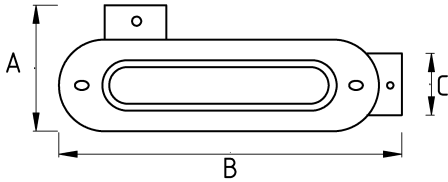

## OUTLET BODY T

- Aluminum body, steel cover and gasket
- Type T
- Aluminum bodies with epoxy powder coat
- Neoprene gaskets
- For use with threaded Rigid/IMC conduit, for inspection, pulling and maintenance
- UL Listed
- Color : Gray

### Technical Details

Product Code	Size I	A	B	C	D	E	Net Weight (kg/pc)	In Pack (pc)
N276616	1/2"	52.00	120.00	22.00			0,114	16.00
N276621	3/4"	57.00	141.00	32.00			0,231	10.00
N276626	1"	64.00	165.00	40.00			0,312	5.00
N276635	1 1/4"	88.00	210.00	49.00			0,532	18.00
N276640	1 1/2"	88.00	210.00	55.00			0,532	18.00
N276652	2"						0,973	8.00
N276663	2 1/2"							
N276678	3"						2,391	2.00
N276702	4"							