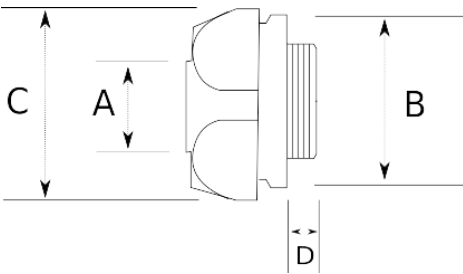

IMC CONNECTOR

Technical Details

Product Code	Size I	A	B	C	D	E	Net Weight (kg/pc)	In Pack (pc)
N310616	1/2"						0,065	50.00
N310621	3/4"						0,095	40.00
N310626	1"						0,136	25.00
N310635	1 1/4"							
N310640	1 1/2"						0,251	10.00
N310652	2"							
N310663	2 1/2"							
N310678	3"							
N310702	4"						1,145	16.00