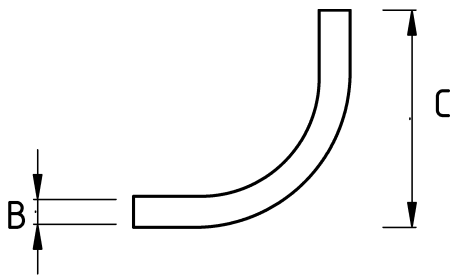

## IMC ELBOW 45

- Elbow for IMC conduits

### Technical Details

Product Code	Size I	A	B	C	D	E	Net Weight (kg/pc)	In Pack (pc)
N440016	1/2"							
N440021	3/4"							
N440026	1"							
N440035	1 1/4"						0,843	15.00
N440040	1 1/2"							
N440052	2"							
N440063	2 1/2"							
N440078	3"							
N440102	4"							