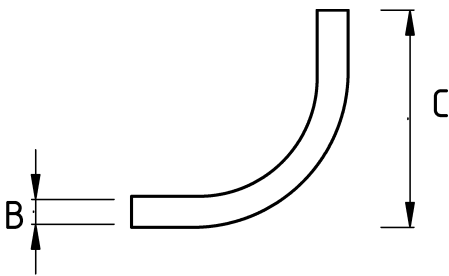

## IMC ELBOW 90

- Galvanized steel body
- 90-degree threaded elbow for threaded conduit (IMC) with sizes ranging from 1/2" to 6"
- Connected using two galvanized couplings with IMC conduit
- Features a wide radius for easy cable pulling
- The interior has a smooth surface as there are no burrs inside the pipe
- UL Listed
- Couplings are not included

### Technical Details

Product Code	Size I	A	B	C	D	E	Net Weight (kg/pc)	In Pack (pc)
N490016	1/2"						0,202	10.00
N490021	3/4"						0,287	50.00
N490026	1"						0,527	24.00
N490035	1 1/4"						0,858	15.00
N490040	1 1/2"						1,169	8.00
N490052	2"						1,798	4.00
N490063	2 1/2"							
N490078	3"							
N490102	4"						13,961	1.00
N490125	5"							
N490150	6"							