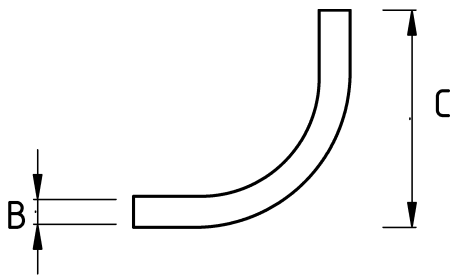

## IMC ELBOW UL 45

- Elbow for IMC conduits
- UL Listed

### Technical Details

Product Code	Size I	A	B	C	D	E	Net Weight (kg/pc)	In Pack (pc)
N441016	1/2"							
N441021	3/4"							
N441026	1"							
N441035	1 1/4"							
N441040	1 1/2"							
N441052	2"							
N441063	2 1/2"							
N441078	3"							
N441102	4"							