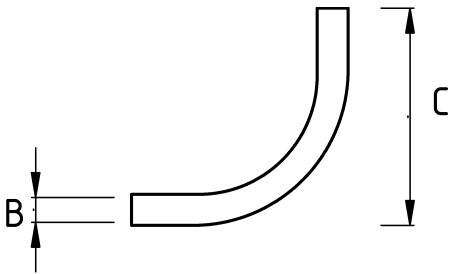

IMC ELBOW UL 90

- Elbow for IMC conduits
- UL Listed

Technical Details

Product Code	Size I	A	B	C	D	E	Net Weight (kg/pc)	In Pack (pc)
N491016	1/2"						0,231	10.00
N491021	3/4"						0,371	40.00
N491026	1"							
N491035	1 1/4"							
N491040	1 1/2"							
N491052	2"							
N491063	2 1/2"							
N491078	3"							
N491102	4"							