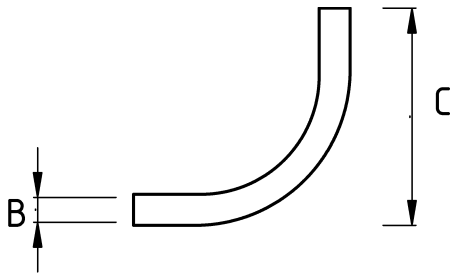

IMC ELBOW 45

- Elbow for IMC conduits

Technical Details

Product Code	Size I	A	B	C	D	E	Net Weight (kg/pc)	In Pack (pc)
N440016	1/2"							
N440021	3/4"							
N440026	1"							
N440035	1 1/4"						0,843	15.00
N440040	1 1/2"							
N440052	2"							
N440063	2 1/2"							
N440078	3"							
N440102	4"							