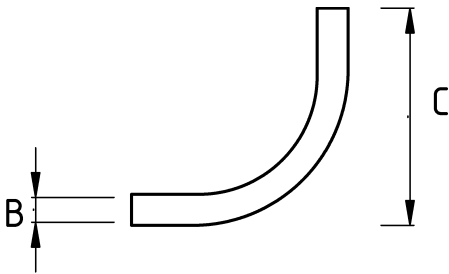

IMC ELBOW 45

- Elbow for IMC conduits

Technical Details

Product Code	Size I	A	B	C	D	E	Net Weight (kg/pc)	In Pack (pc)
N440016	1/2"							
N440021	3/4"							
N440026	1"							
N440035	1 1/4"						0,843	15.00
N440040	1 1/2"							
N440052	2"							
N440063	2 1/2"							
N440078	3"							
N440102	4"							