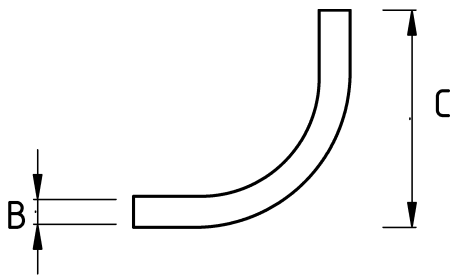

IMC ELBOW 45

- Elbow for IMC conduits

Technical Details

Product Code	Size I	A	B	C	D	E	Net Weight (kg/pc)	In Pack (pc)
N440016	1/2"							
N440021	3/4"							
N440026	1"							
N440035	1 1/4"							
N440040	1 1/2"							
N440052	2"							
N440063	2 1/2"							
N440078	3"							
N440102	4"							