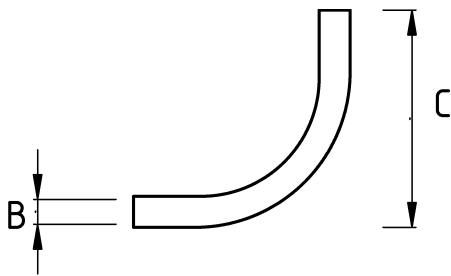

IMC ELBOW UL 45

- Elbow for IMC conduits
- UL Listed

Technical Details

Product Code	Size I	A	B	C	D	E	Net Weight (kg/pc)	In Pack (pc)
N441016	1/2"							
N441021	3/4"							
N441026	1"							
N441035	1 1/4"							
N441040	1 1/2"							
N441052	2"							
N441063	2 1/2"							
N441078	3"							
N441102	4"							