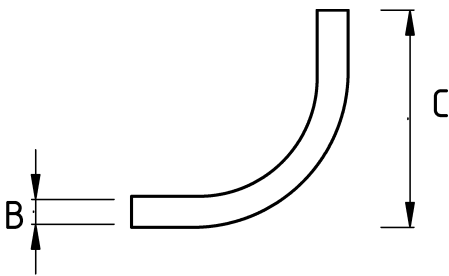

## IMC ELBOW UL 90

- Elbow for IMC conduits
- UL Listed

### Technical Details

Product Code	Size I	A	B	C	D	E	Net Weight (kg/pc)	In Pack (pc)
N491016	1/2"						0,231	10.00
N491021	3/4"						0,371	40.00
N491026	1"							
N491035	1 1/4"							
N491040	1 1/2"							
N491052	2"							
N491063	2 1/2"							
N491078	3"							
N491102	4"							