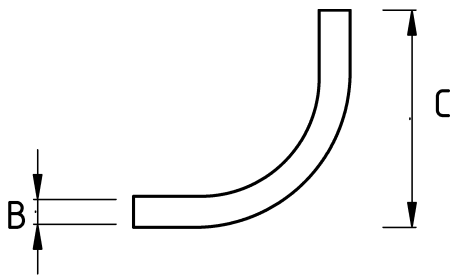

## IMC ELBOW UL 90

- Elbow for IMC conduits
- UL Listed

### Technical Details

Product Code	Size I	A	B	C	D	E	Net Weight (kg/pc)	In Pack (pc)
N491016	1/2"						0,231	10.00
N491021	3/4"						0,371	40.00
N491026	1"							
N491035	1 1/4"							
N491040	1 1/2"							
N491052	2"							
N491063	2 1/2"							
N491078	3"							
N491102	4"							