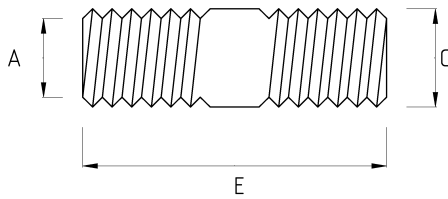

IMC NIPPLES, GALVANIZED

Technical Details

Product Code	Size I	A	B	C	D	E	Net Weight (kg/pc)	In Pack (pc)
T490616	1/2"							
T490621	3/4"						0,065	40.00
T490626	1"						0,129	30.00
T490635	1 1/4"							
T490640	1 1/2"						0,054	30.00
T490652	2"						0,343	6.00
T490663	2 1/2"							
T490678	3"							
T490702	4"							