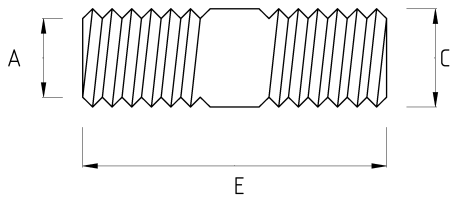

## IMC NIPPLES, GALVANIZED

### Technical Details

Product Code	Size I	A	B	C	D	E	Net Weight (kg/pc)	In Pack (pc)
T490616	1/2"							
T490621	3/4"						0,065	40.00
T490626	1"						0,129	30.00
T490635	1 1/4"							
T490640	1 1/2"						0,054	30.00
T490652	2"						0,343	6.00
T490663	2 1/2"							
T490678	3"							
T490702	4"							