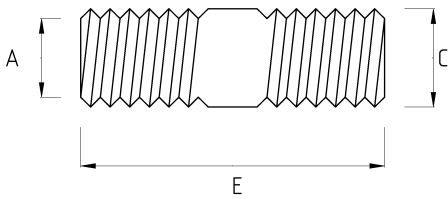

IMC NIPPLES, GALVANIZED

Technical Details

| Product Code | Size I | A | B | C | D | E | Net Weight (kg/pc) | In Pack (pc) |
|--------------|--------|---|---|---|---|---|--------------------|--------------|
| T490616 | 1/2" | | | | | | | |
| T490621 | 3/4" | | | | | | 0,065 | 40.00 |
| T490626 | 1" | | | | | | 0,129 | 30.00 |
| T490635 | 1 1/4" | | | | | | | |
| T490640 | 1 1/2" | | | | | | 0,054 | 30.00 |
| T490652 | 2" | | | | | | 0,343 | 6.00 |
| T490663 | 2 1/2" | | | | | | | |
| T490678 | 3" | | | | | | | |
| T490702 | 4" | | | | | | | |