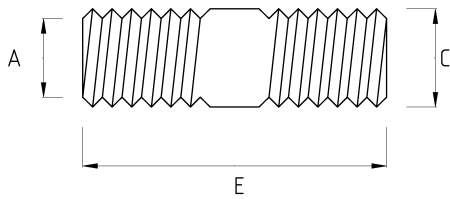

IMC NIPPLES, GALVANIZED

Technical Details

| Product Code | Size I | A | B | C | D | E | Net Weight (kg/pc) | In Pack (pc) |
|--------------|--------|---|---|---|---|---|--------------------|--------------|
| T490616 | 1/2" | | | | | | | |
| T490621 | 3/4" | | | | | | 0,065 | 40.00 |
| T490626 | 1" | | | | | | 0,129 | 30.00 |
| T490635 | 1 1/4" | | | | | | | |
| T490640 | 1 1/2" | | | | | | 0,054 | 30.00 |
| T490652 | 2" | | | | | | 0,343 | 6.00 |
| T490663 | 2 1/2" | | | | | | | |
| T490678 | 3" | | | | | | | |
| T490702 | 4" | | | | | | | |