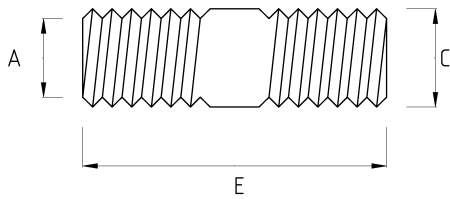

IMC NIPPLES, GALVANIZED

Technical Details

Product Code	Size I	A	B	C	D	E	Net Weight (kg/pc)	In Pack (pc)
T490616	1/2"							
T490621	3/4"						0,065	40.00
T490626	1"						0,129	30.00
T490635	1 1/4"							
T490640	1 1/2"						0,054	30.00
T490652	2"						0,343	6.00
T490663	2 1/2"							
T490678	3"							
T490702	4"							