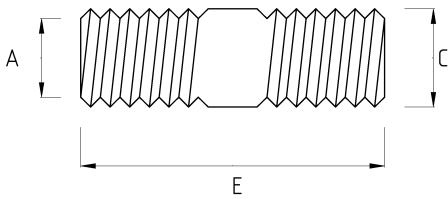

IMC NIPPLES, GALVANIZED

Technical Details

Product Code	Size I	A	B	C	D	E	Net Weight (kg/pc)	In Pack (pc)
T490616	1/2"							
T490621	3/4"						0,065	40.00
T490626	1"						0,129	30.00
T490635	1 1/4"							
T490640	1 1/2"						0,054	30.00
T490652	2"						0,343	6.00
T490663	2 1/2"							
T490678	3"							
T490702	4"							