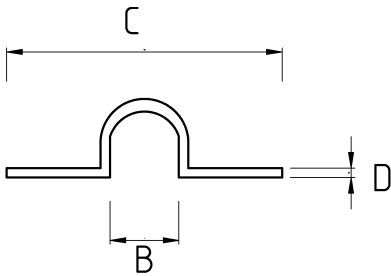

## IMC STRAP, ONE HOLE

- Galvanized steel body
- Single ear clamp with sizes ranging from 1/2" to 4"
- Single hole for mounting
- Preferred when IMC conduit is mounted flush to the surface
- UL certified

### Technical Details

Product Code	Size I	A	B	C	D	E	Net Weight (kg/pc)	In Pack (pc)
N481016	1/2"							200.00
N481021	3/4"						0,022	160.00
N481026	1"						0,032	100.00
N481035	1 1/4"							
N481040	1 1/2"						0,063	50.00
N481052	2"						0,086	40.00
N481063	2 1/2"							
N481078	3"							
N481102	4"							