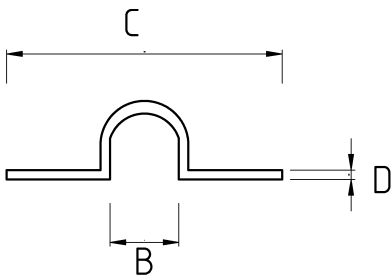

IMC STRAP, ONE HOLE

- Galvanized steel body
- Single ear clamp with sizes ranging from 1/2" to 4"
- Single hole for mounting
- Preferred when IMC conduit is mounted flush to the surface
- UL certified

Technical Details

Product Code	Size I	A	B	C	D	E	Net Weight (kg/pc)	In Pack (pc)
N481016	1/2"							200.00
N481021	3/4"						0,022	160.00
N481026	1"						0,032	100.00
N481035	1 1/4"							
N481040	1 1/2"						0,063	50.00
N481052	2"						0,086	40.00
N481063	2 1/2"							
N481078	3"							
N481102	4"							