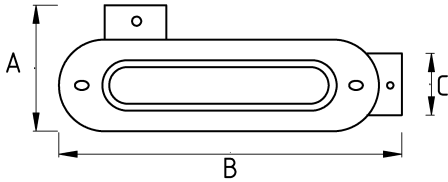

## OUTLET BODY C

- Aluminum body, steel cover and gasket
- Type C
- Aluminum bodies with epoxy powder coat
- Neoprene gaskets
- For use with threaded Rigid/IMC conduit, for inspection, pulling and maintenance
- UL Listed
- Color : Gray

### Technical Details

Product Code	Size I	A	B	C	D	E	Net Weight (kg/pc)	In Pack (pc)
N274616	1/2"						0,122	20.00
N274621	3/4"						0,177	10.00
N274626	1"						0,244	8.00
N274635	1 1/4"						0,489	27.00
N274640	1 1/2"						0,485	24.00
N274652	2"						0,838	8.00
N274663	2 1/2"							
N274678	3"							
N274702	4"							