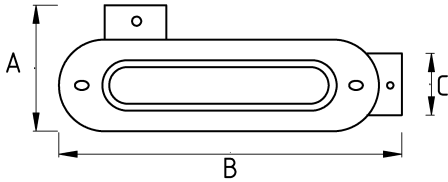

OUTLET BODY LB

- Aluminum body, steel cover and gasket
- Type LB
- Aluminum bodies with epoxy powder coat
- Neoprene gaskets
- For use with threaded Rigid/IMC conduit, for inspection, pulling and maintenance
- UL Listed
- Color : Gray

Technical Details

Product Code	Size I	A	B	C	D	E	Net Weight (kg/pc)	In Pack (pc)
N278616	1/2"						0,122	20.00
N278621	3/4"						0,202	10.00
N278626	1"						0,224	8.00
N278635	1 1/4"						0,486	6.00
N278640	1 1/2"						0,495	3.00
N278652	2"						0,996	8.00
N278663	2 1/2"							
N278678	3"						2,305	2.00
N278702	4"							