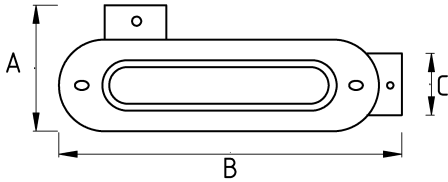

OUTLET BODY LL

- Aluminum body, steel cover and gasket
- Type LL
- Aluminum bodies with epoxy powder coat
- Neoprene gaskets
- For use with threaded Rigid/IMC conduit, for inspection, pulling and maintenance
- UL Listed
- Color : Gray

Technical Details

Product Code	Size I	A	B	C	D	E	Net Weight (kg/pc)	In Pack (pc)
N270616	1/2"	51.00	109.00	27.00			0,137	12.00
N270621	3/4"	59.00	129.00	34.50			0,208	10.00
N270626	1"	60.40	150.00	41.50			0,285	6.00
N270635	1 1/4"	89.00	200.00	50.50			0,541	3.00
N270640	1 1/2"	85.00	200.00	55.50			0,543	18.00
N270652	2"						1,031	8.00
N270663	2 1/2"							
N270678	3"							
N270702	4"							