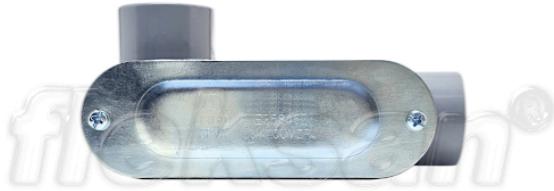

OUTLET BODY LL

- Aluminum body, steel cover and gasket
- Type LL
- Aluminum bodies with epoxy powder coat
- Neoprene gaskets
- For use with threaded Rigid/IMC conduit, for inspection, pulling and maintenance
- UL Listed
- Color : Gray

Technical Details

Product Code	Size I	A	B	C	D	E	Net Weight (kg/pc)	In Pack (pc)
N270616	1/2"	51.00	109.00	27.00			0,137	12.00
N270621	3/4"	59.00	129.00	34.50			0,208	10.00
N270626	1"	60.40	150.00	41.50			0,285	6.00
N270635	1 1/4"	89.00	200.00	50.50			0,541	3.00
N270640	1 1/2"	85.00	200.00	55.50			0,543	18.00
N270652	2"						1,031	8.00
N270663	2 1/2"							
N270678	3"							
N270702	4"							