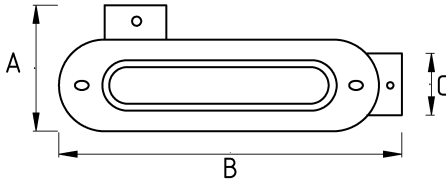

## OUTLET BODY T

- Aluminum body, steel cover and gasket
- Type T
- Aluminum bodies with epoxy powder coat
- Neoprene gaskets
- For use with threaded Rigid/IMC conduit, for inspection, pulling and maintenance
- UL Listed
- Color : Gray

### Technical Details

Product Code	Size I	A	B	C	D	E	Net Weight (kg/pc)	In Pack (pc)
N276616	1/2"	52.00	120.00	22.00			0,114	16.00
N276621	3/4"	57.00	141.00	32.00			0,231	10.00
N276626	1"	64.00	165.00	40.00			0,312	5.00
N276635	1 1/4"	88.00	210.00	49.00			0,532	18.00
N276640	1 1/2"	88.00	210.00	55.00			0,532	18.00
N276652	2"						0,973	8.00
N276663	2 1/2"							
N276678	3"						2,391	2.00
N276702	4"							