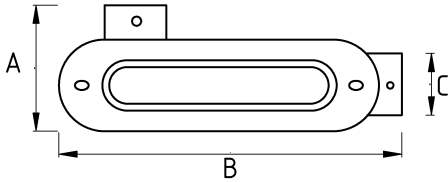

## CONDUIT OUTLET BODY T

- material : aluminum

- Aluminum body, steel cover and gasket
- Type T
- Aluminum bodies with epoxy powder coat
- Neoprene gaskets
- For use with threaded Rigid/IMC conduit, for inspection, pulling and maintenance
- UL Listed
- Color : Gray

### Technical Details

IP65

Product Code	Size I	A	B	C	D	E	F	Net Weight (kg/pc)	In Pack (pc)
N276616	1/2"	52.00	120.00	22.00				0,114	16.00
N276621	3/4"	57.00	141.00	32.00				0,231	10.00
N276626	1"	64.00	165.00	40.00				0,312	5.00
N276635	1 1/4"	88.00	210.00	49.00				0,532	18.00
N276640	1 1/2"	88.00	210.00	55.00				0,532	18.00
N276652	2"							0,973	8.00
N276663	2 1/2"								
N276678	3"							2,391	2.00
N276702	4"								