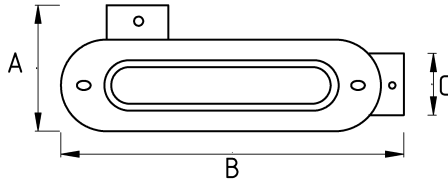

CONDULET, MALLEABLE IRON, OUTLET E

Technical Details

Product Code	Size I	A	B	C	D	E	Net Weight (kg/pc)	In Pack (pc)
N579616	1/2"							
N579621	3/4"							
N579626	1"							
N579635	1 1/4"							
N579640	1 1/2"							
N579652	2"							
N579663	2 1/2"							
N579678	3"							
N579702	4"							