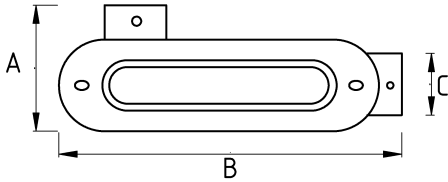

CONDULET, MALLEABLE IRON, OUTLET E

Technical Details

Product Code	Size I	A	B	C	D	E	Net Weight (kg/pc)	In Pack (pc)
N579616	1/2"							
N579621	3/4"							
N579626	1"							
N579635	1 1/4"							
N579640	1 1/2"							
N579652	2"							
N579663	2 1/2"							
N579678	3"							
N579702	4"							