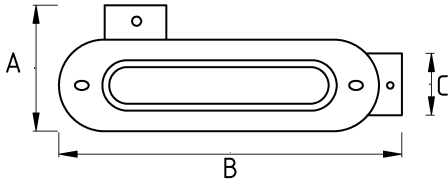

CONDULET, MALLEABLE IRON, OUTLET LL

Technical Details

Product Code	Size I	A	B	C	D	E	Net Weight (kg/pc)	In Pack (pc)
N570616	1/2"							
N570621	3/4"						0,612	10.00
N570626	1"						1,036	20.00
N570635	1 1/4"							
N570640	1 1/2"						2,147	12.00
N570652	2"							
N570663	2 1/2"							
N570678	3"							
N570702	4"							