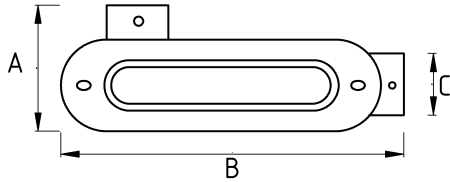

CONDULET, MALLEABLE IRON, OUTLET T

Technical Details

Product Code	Size I	A	B	C	D	E	Net Weight (kg/pc)	In Pack (pc)
N576616	1/2"							
N576621	3/4"						0,914	8.00
N576626	1"						1,214	20.00
N576635	1 1/4"							
N576640	1 1/2"						2,132	10.00
N576652	2"							
N576663	2 1/2"							
N576678	3"							
N576702	4"							