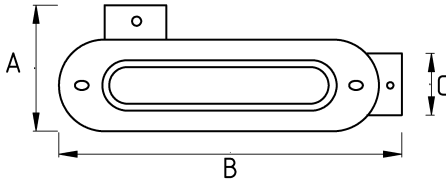

CONDULET, MALLEABLE IRON, OUTLET X

Technical Details

Product Code	Size I	A	B	C	D	E	Net Weight (kg/pc)	In Pack (pc)
N577616	1/2"							
N577621	3/4"						0,791	6.00
N577626	1"						1,287	20.00
N577635	1 1/4"							
N577640	1 1/2"						1,887	12.00
N577652	2"							
N577663	2 1/2"							
N577678	3"							
N577702	4"							