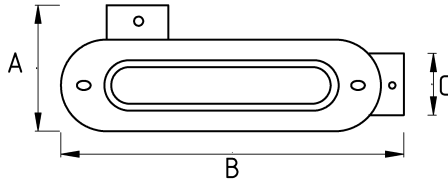

CONDULET, MALLEABLE IRON, OUTLET C

Technical Details

Product Code	Size I	A	B	C	D	E	Net Weight (kg/pc)	In Pack (pc)
N574616	1/2"							
N574621	3/4"							
N574626	1"						0,910	20.00
N574635	1 1/4"							
N574640	1 1/2"						1,910	12.00
N574652	2"							
N574663	2 1/2"							
N574678	3"							
N574702	4"							