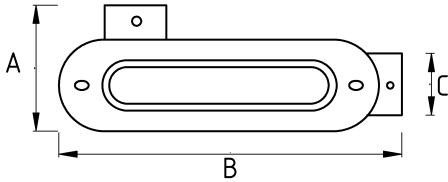

CONDULET, MALLEABLE IRON, OUTLET LB

Technical Details

Product Code	Size I	A	B	C	D	E	Net Weight (kg/pc)	In Pack (pc)
N578616	1/2"							
N578621	3/4"							
N578626	1"						0,928	20.00
N578635	1 1/4"							
N578640	1 1/2"							
N578652	2"							
N578663	2 1/2"							
N578678	3"							
N578702	4"							