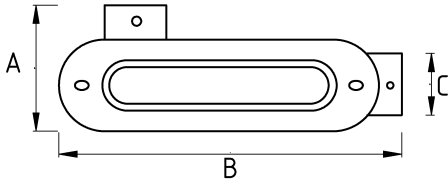

CONDULET, MALLEABLE IRON, OUTLET LL

- material : malleable iron

Technical Details

Product Code	Size I	A	B	C	D	E	F	Net Weight (kg/pc)	In Pack (pc)
N570616	1/2"								
N570621	3/4"							0,612	10.00
N570626	1"							1,036	20.00
N570635	1 1/4"								
N570640	1 1/2"							2,147	12.00
N570652	2"								
N570663	2 1/2"								
N570678	3"								
N570702	4"								