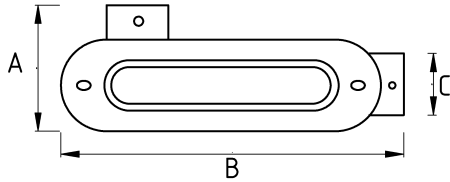

CONDULET, MALLEABLE IRON, OUTLET LR

Technical Details

Product Code	Size I	A	B	C	D	E	Net Weight (kg/pc)	In Pack (pc)
N572616	1/2"							
N572621	3/4"						0,705	8.00
N572626	1"						0,902	20.00
N572635	1 1/4"							
N572640	1 1/2"						2,140	12.00
N572652	2"							
N572663	2 1/2"							
N572678	3"							
N572702	4"							