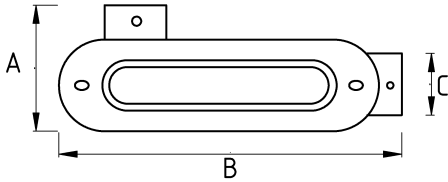

CONDULET, MALLEABLE IRON, OUTLET T

Technical Details

Product Code	Size I	A	B	C	D	E	Net Weight (kg/pc)	In Pack (pc)
N576616	1/2"							
N576621	3/4"						0,914	8.00
N576626	1"						1,214	20.00
N576635	1 1/4"							
N576640	1 1/2"						2,132	10.00
N576652	2"							
N576663	2 1/2"							
N576678	3"							
N576702	4"							