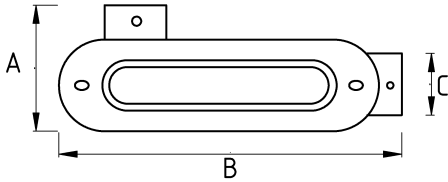

CONDULET, MALLEABLE IRON, OUTLET X

Technical Details

Product Code	Size I	A	B	C	D	E	Net Weight (kg/pc)	In Pack (pc)
N577616	1/2"							
N577621	3/4"						0,791	6.00
N577626	1"						1,287	20.00
N577635	1 1/4"							
N577640	1 1/2"						1,887	12.00
N577652	2"							
N577663	2 1/2"							
N577678	3"							
N577702	4"							