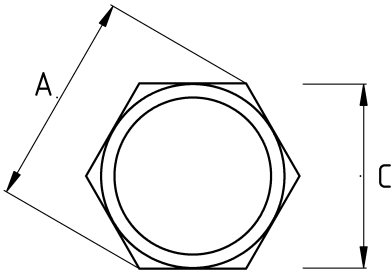

LOCKNUT, STAINLESS STEEL

- Stainless steel (SS316) core

Technical Details

Product Code	Size I	A	B	C	D	E	Net Weight (kg/pc)	In Pack (pc)
S746816	NPT 1/2"							
S746821	NPT 3/4"							
S746826	NPT 1"							
S746835	NPT 1 1/4"							
S746840	NPT 1 1/2"							
S746852	NPT 2"							
S746863	NPT 2 1/2"							
S746878	NPT 3"							
S746902	NPT 4"							