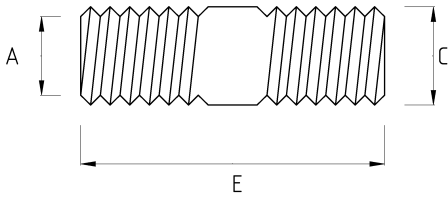

NIPPLE, BRASS

- Brass nickel plated core

Technical Details

Product Code	Size I	A	B	C	D	E	Net Weight (kg/pc)	In Pack (pc)
T690211	PG11							
T690213	PG13.5							
T690216	PG16							
T690420	M20x1.5							
T690425	M25x1.5						0,073	50.00
T690432	M32x1.5							