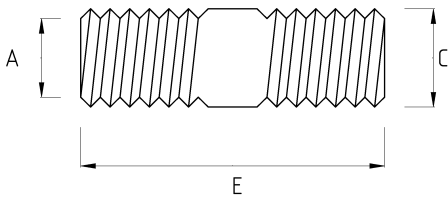

## NIPPLE, BRASS

- Brass nickel plated core

### Technical Details

Product Code	Size I	A	B	C	D	E	Net Weight (kg/pc)	In Pack (pc)
T690211	PG11							
T690213	PG13.5							
T690216	PG16							
T690420	M20x1.5							
T690425	M25x1.5						0,073	50.00
T690432	M32x1.5							