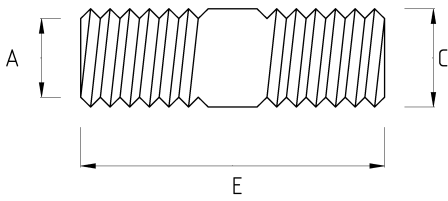

## COUPLING, STAINLESS STEEL

- Stainless steel core
- Nipple for stainless steel connectors

### Technical Details

Product Code	Size I	A	B	C	D	E	Net Weight (kg/pc)	In Pack (pc)
T796816	NPT 1/2"							
T796821	NPT 3/4"							
T796826	NPT 1"							
T796835	NPT 1 1/4"							
T796840	NPT 1 1/2"							
T796852	NPT 2"							