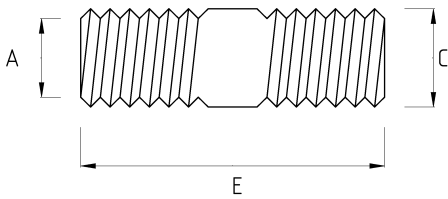

COUPLING, STAINLESS STEEL

- Stainless steel core
- Nipple for stainless steel connectors

Technical Details

Product Code	Size I	A	B	C	D	E	Net Weight (kg/pc)	In Pack (pc)
T796816	NPT 1/2"							
T796821	NPT 3/4"							
T796826	NPT 1"							
T796835	NPT 1 1/4"							
T796840	NPT 1 1/2"							
T796852	NPT 2"							