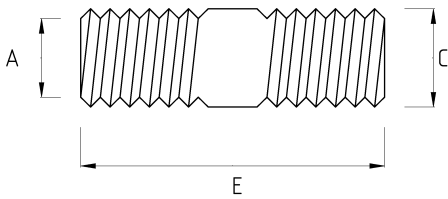

## COUPLING, STAINLESS STEEL

- Stainless steel core
- Nipple for stainless steel connectors

### Technical Details

Product Code	Size I	A	B	C	D	E	Net Weight (kg/pc)	In Pack (pc)
T796816	NPT 1/2"							
T796821	NPT 3/4"							
T796826	NPT 1"							
T796835	NPT 1 1/4"							
T796840	NPT 1 1/2"							
T796852	NPT 2"							