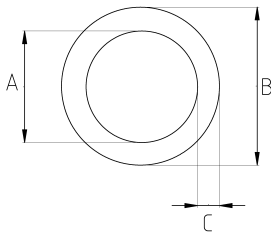

### STAINLESS STEEL STRIPWOUND HOSE

- Stainless steel interlocked core (SS304)
- Pliable
- Stainless steel provides excellent corrosion resistance
- Pressure and temperature resistance
- Long service life
- Custom lengths are also possible upon inquiry

#### Technical Details

Product Code	Size I	A	B	C	D	E	Net Weight (kg/m)	In Pack (m)
SPV025		25.00	29.00	2.00				5.00
SPV032		32.00	36.00	2.00			0,656	5.00
SPV035		35.00	39.00	2.00				5.00
SPV048		48.00	52.00	2.00			0,941	5.00
SPV051		51.00	55.00	2.00				5.00
SPV061		61.00	65.00	2.00	730.00		1,136	5.00
SPV077		77.00	81.00	2.00				5.00
SPV090		90.00	94.00	2.00				5.00
SPV102		102.00	106.00	2.00			1,821	5.00
SPV152		152.00	156.00	2.00				5.00
SPV180		180.00	184.00	2.00			3,352	5.00
SPV200		200.00	204.00	2.00				5.00
SPV250		250.00	254.00	2.00				5.00