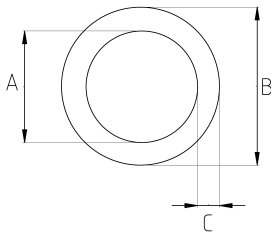

STAINLESS STEEL STRIPWOUND HOSE

- Stainless steel interlocked core (SS304)
- Pliable
- Stainless steel provides excellent corrosion resistance
- Pressure and temperature resistance
- Long service life

IP68	-20 C	+700 C
------	-------	--------

Technical Details

Product Code	Size I	A	B	C	D	E	Net Weight (kg/m)	In Pack (m)
SPV025		25.00	29.00	2.00				5.00
SPV032		32.00	36.00	2.00			0,656	5.00
SPV035		35.00	39.00	2.00				5.00
SPV048		48.00	52.00	2.00			0,941	5.00
SPV051		51.00	55.00	2.00				5.00
SPV061		61.00	65.00	2.00	730.00		1,136	5.00
SPV077		77.00	81.00	2.00				5.00
SPV090		90.00	94.00	2.00				5.00
SPV102		102.00	106.00	2.00			1,821	5.00
SPV152		152.00	156.00	2.00				5.00
SPV180		180.00	184.00	2.00			3,352	5.00
SPV200		200.00	204.00	2.00				5.00
SPV250		250.00	254.00	2.00				5.00