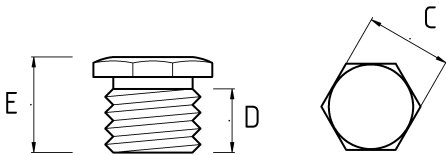

## BLIND PLUG, STAINLESS STEEL

- Stainless steel (316L) core
- With EPDM O-ring

IP66	-40 C	+100 C
------	-------	--------

### Technical Details

Product Code	Size I	A	B	C	D	E	Net Weight (kg/pc)	In Pack (pc)
T730412	M12x1.5							
T730416	M16x1.5							
T730420	M20x1.5							
T730425	M25x1.5							
T730432	M32x1.5							
T730440	M40x1.5							
T730450	M50x1.5							
T730463	M63x1.5							
T730816	NPT 1/2"							
T730821	NPT 3/4"							
T730826	NPT 1"							
T730835	NPT 1 1/4"							
T730840	NPT 1 1/2"							
T730852	NPT 2"							