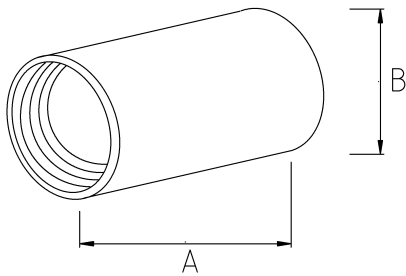

## COUPLING, STAINLESS STEEL 316L

- Stainless steel core (316L)
- Coupling for stainless steel conduits

### Technical Details

Product Code	Size I	A	B	C	D	E	Net Weight (kg/pc)	In Pack (pc)
S756816	NPT 1/2"						0,151	50.00
S756821	NPT 3/4"						0,084	25.00
S756826	NPT 1"							
S756835	NPT 1 1/4"							
S756840	NPT 1 1/2"							
S756852	NPT 2"							