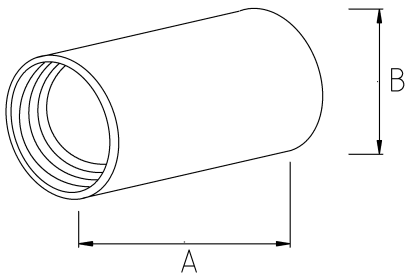

## COUPLING, STAINLESS STEEL 316L

- Stainless steel core (316L)
- Coupling for stainless steel conduits

### Technical Details

Product Code	Size I	A	B	C	D	E	Net Weight (kg/pc)	In Pack (pc)
S756816	NPT 1/2"	16.00					0,151	50.00
S756821	NPT 3/4"	21.00					0,084	25.00
S756826	NPT 1"	26.00						
S756835	NPT 1 1/4"	35.00						
S756840	NPT 1 1/2"	40.00						
S756852	NPT 2"	52.00						