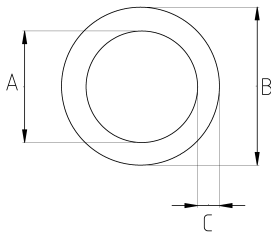

STAINLESS STEEL STRIPWOUND HOSE

- Stainless steel interlocked core (SS304)
- Pliable
- Stainless steel provides excellent corrosion resistance
- Pressure and temperature resistance
- Long service life
- Custom lengths are also possible upon inquiry

IP68	-20 C	+700 C
------	-------	--------

Technical Details

Product Code	Size I	A	B	C	D	E	Net Weight (kg/m)	In Pack (m)
SPV025		25.00	29.00	2.00				5.00
SPV032		32.00	36.00	2.00			0,656	5.00
SPV035		35.00	39.00	2.00				5.00
SPV048		48.00	52.00	2.00			0,941	5.00
SPV051		51.00	55.00	2.00				5.00
SPV061		61.00	65.00	2.00	730.00		1,136	5.00
SPV077		77.00	81.00	2.00				5.00
SPV090		90.00	94.00	2.00				5.00
SPV102		102.00	106.00	2.00			1,821	5.00
SPV152		152.00	156.00	2.00				5.00
SPV180		180.00	184.00	2.00			3,352	5.00
SPV200		200.00	204.00	2.00				5.00
SPV250		250.00	254.00	2.00				5.00