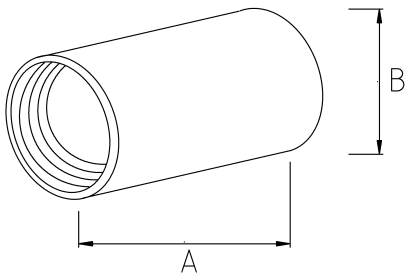

COUPLING, STAINLESS STEEL 316L

- Stainless steel core (316L)
- Coupling for stainless steel conduits

Technical Details

Product Code	Size I	A	B	C	D	E	Net Weight (kg/pc)	In Pack (pc)
S756816	NPT 1/2"	16.00					0,151	50.00
S756821	NPT 3/4"	21.00					0,084	25.00
S756826	NPT 1"	26.00						
S756835	NPT 1 1/4"	35.00						
S756840	NPT 1 1/2"	40.00						
S756852	NPT 2"	52.00						