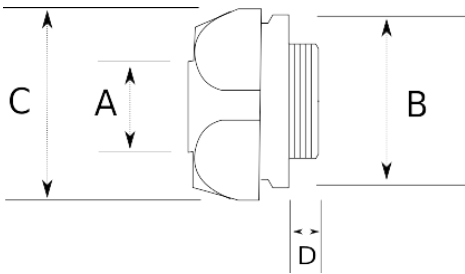

LIQUID-TIGHT CONNECTOR, STAINLESS STEEL FEMALE

- Stainless steel core (316L)
- Female connector for stainless steel conduits

IP65

Technical Details

Product Code	Size I	A	B	C	D	E	Net Weight (kg/pc)	In Pack (pc)
S726810	NPT 1/4"	10.00						50.00
S726813	NPT 3/8"	13.00						50.00
S726816	NPT 1/2"	16.00						25.00
S726821	NPT 3/4"	21.00						25.00
S726826	NPT 1"	26.00						20.00
S726835	NPT 1 1/4"	35.00						10.00
S726840	NPT 1 1/2"	40.00						10.00
S726852	NPT 2"	52.00						5.00