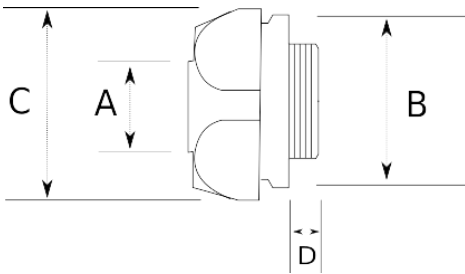

## LIQUID-TIGHT CONNECTOR, STAINLESS STEEL FEMALE

- Stainless steel core (316L)
- Female connector for stainless steel conduits

IP65

### Technical Details

Product Code	Size I	A	B	C	D	E	Net Weight (kg/pc)	In Pack (pc)
S726810	NPT 1/4"	10.00						50.00
S726813	NPT 3/8"	13.00						50.00
S726816	NPT 1/2"	16.00						25.00
S726821	NPT 3/4"	21.00						25.00
S726826	NPT 1"	26.00						20.00
S726835	NPT 1 1/4"	35.00						10.00
S726840	NPT 1 1/2"	40.00						10.00
S726852	NPT 2"	52.00						5.00