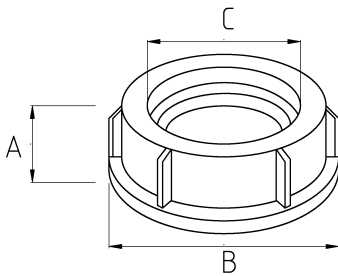

FERRULE, BRASS

- Brass nickel plated
- For flexible conduit ending

Technical Details

| Product Code | Size I | A | B | C | D | E | Net Weight (kg/pc) | In Pack (pc) |
|--------------|--------|-------|---|---|---|---|--------------------|--------------|
| B570008 | | 8.00 | | | | | 0,009 | 200.00 |
| B570010 | 1/4" | 10.00 | | | | | 0,008 | 100.00 |
| B570016 | 1/2" | 16.00 | | | | | 0,016 | 100.00 |
| B570021 | 3/4" | 21.00 | | | | | 0,019 | 100.00 |
| B570026 | 1" | 26.00 | | | | | | |
| B570035 | 1 1/4" | 35.00 | | | | | | |
| B570040 | 1 1/2" | 40.00 | | | | | | |
| B570052 | 2" | 52.00 | | | | | | |